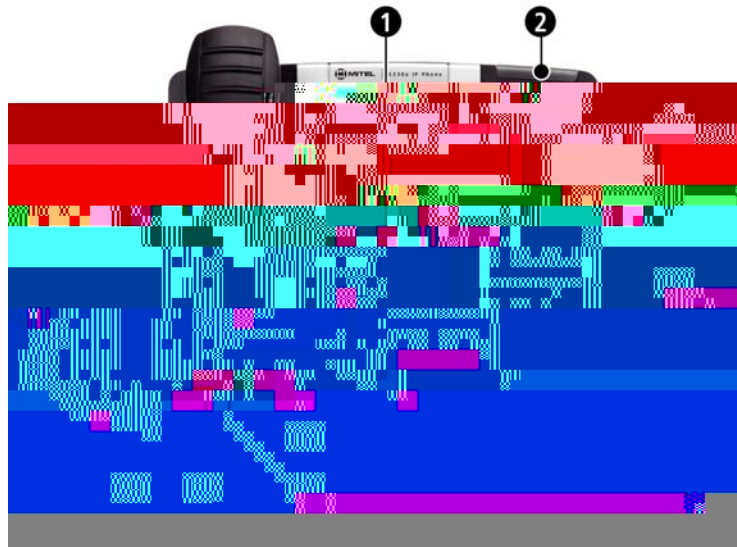

# MITEL 5330e IP PHONE

- |   |                               |   |                     |
|---|-------------------------------|---|---------------------|
| n | Display                       |    | Speaker             |
| O | Ring/Message Indicator        |   | Mute                |
| p | Volume, Speaker/Mute Controls |  | Menu                |
| q | Fixed Function Keys           |  | Cancel              |
| r | Keypad                        |  | Redial              |
| S | Page Navigation Keys          |  | Hold                |
| t | Personal Keys                 |  | Transfer/Conference |
| U | Speaker                       |  | Message             |
| V | Handset                       |   |                     |

<sup>1</sup> Brightness Control is available on backlit display models only.

---

Make a Call

V